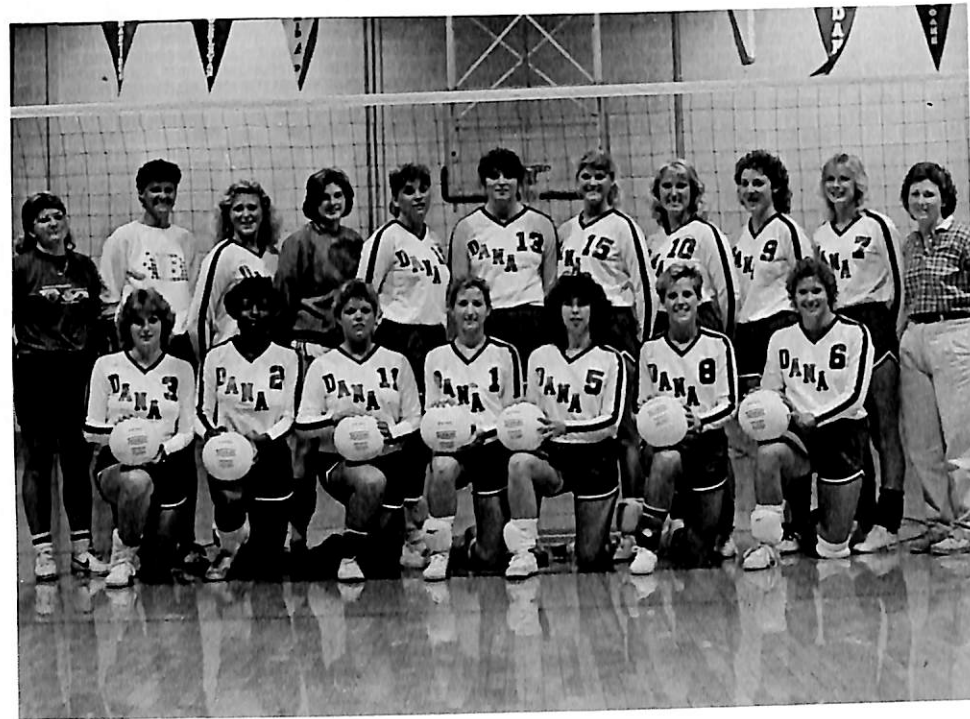

## Volleyball

Coach Kathy Foley felt this years volleyball season was quite successful up until the second round of conference play, when the team fell into a disappointing slump. Although Dana had more returning players than any other team in the conference, the team finished third. Over the past three years, the team's performance has greatly success to juniors Amy Nissen, Patti Stevenson and Lori Christensen. With the return of these players as well as freshmen Diana Jones, Susan Bernhardt, Lori Humphrey, and Theresa Covert, next years team looks very promising.

## Football

1986 was a winning year! The Dana football team finished with a record of 6-4. This was the first winning season the Vikings have had in 15 years. The last winning season was in 1971 when the team had a record of 5-4. The team placed second in the NIAC this year. Junior quarterback Alan Pogue was second in the nation in passing and total offense in the NAIA's Division 11. Pogue's record helped Dana place fourth in team passing offense. Pogue was named to the NIAC'S offensive first team, the NAIA District 11's All-District offensive team, and was selected as a District 11 All-American. Also on the NIAC's offensive first team were senior tight end Brian Daum, junior running back Bob Bolton and sophomore offensive lineman Terry Vieregger.

Team spirits were high during the 1986 football season.

Jim Mimmack sports the popular haircut for the football team.